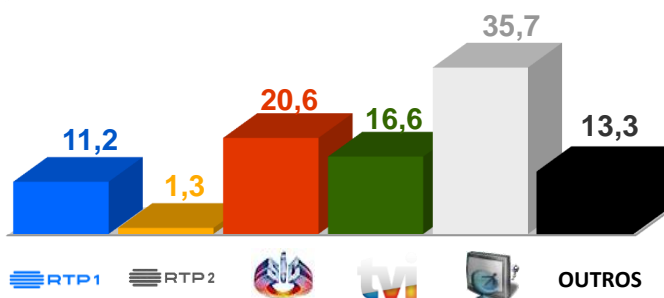

Share Total Dia Adultos 02:30 - 26:30 hrs.

Dados GfK. Painel Total TV